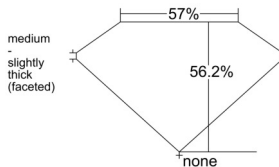

GIA®

FACSIMILE

GIA REPORT 7522607922

Verify this report at GIA.edu

GIA NATURAL DIAMOND DOSSIER®

June 26, 2025
GIA Report Number 7522607922
Shape and Cutting Style ..... Heart Brilliant
Measurements ..... 5.50 x 6.06 x 3.41 mm

GRADING RESULTS

Carat Weight ..... 0.63 carat
Color Grade ..... E
Clarity Grade VS1

ADDITIONAL GRADING INFORMATION

Polish ..... Excellent
Symmetry ..... Very Good
Fluorescence ..... None
Clarity Characteristics ..... Crystal
Inscription(s): GIA 7522607922

PROPORTIONS

Profile not to actual proportions

GRADING SCALES

GIA COLOR SCALE		GIA CLARITY SCALE			
COLORLESS	D	VERY VERY SLIGHTLY INCLUDED	FLAWLESS		
	E		INTERNALLY FLAWLESS		
	F	VERY SLIGHTLY INCLUDED	VS₁		
	G		VS₂		
	H		VS₁		
	NEAR COLORLESS	I	SLIGHTLY INCLUDED	SI₁	
		J		SI₂	
		FAINT	K	INCLUDED	I₁
			L		I₂
			M		I₃
VERT LIGHT	N				
	O				
	P				
	Q				
	R				
	S				
	T				
LIGHT	U				
	V				
	W				
	X				
Y					
Z