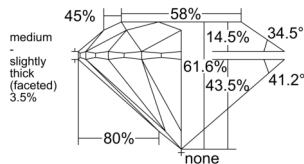

GIA®

FACSIMILE

GIA REPORT

7522622234

Verify this report at GIA.edu

GIA NATURAL DIAMOND DOSSIER®

June 27, 2025
GIA Report Number 7522622234
Shape and Cutting Style ..... Round Brilliant
Measurements ..... 5.36 - 5.38 x 3.31 mm

GRADING RESULTS

Carat Weight ..... 0.58 carat
Color Grade I
Clarity Grade VVS2
Cut Grade ..... Excellent

ADDITIONAL GRADING INFORMATION

Polish ..... Excellent
Symmetry ..... Excellent
Fluorescence ..... Faint
Clarity Characteristics ..... Cloud, Needle, Pinpoint
Inscription(s): GIA 7522622234

PROPORTIONS

Profile to actual proportions