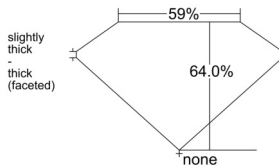

GIA®

FACSIMILE

GIA REPORT

7522643418

Verify this report at GIA.edu

GIA NATURAL DIAMOND DOSSIER®

July 01, 2025
GIA Report Number 7522643418
Shape and Cutting Style ..... Marquise Brilliant
Measurements ..... 7.34 x 3.48 x 2.23 mm

GRADING RESULTS

Carat Weight ..... 0.33 carat
Color Grade ..... E
Clarity Grade VS1

ADDITIONAL GRADING INFORMATION

Polish ..... Excellent
Symmetry ..... Excellent
Fluorescence ..... None
Clarity Characteristics ..... Cloud
Inscription(s): GIA 7522643418

PROPORTIONS

Profile not to actual proportions

GRADING SCALES

GIA COLOR SCALE		GIA CLARITY SCALE			
COLORLESS	D	VERY VERY SLIGHTLY INCLUDED	FLAWLESS		
	E		INTERNALLY FLAWLESS		
	F	VERY SLIGHTLY INCLUDED	VS₁		
	G		VS₂		
	H		VS₁		
	NEAR COLORLESS	I	SLIGHTLY INCLUDED	VS₂	
		J		SI₁	
		FAINT	K	INCLUDED	SI₂
			L		I₁
			M		I₂
VERT LIGHT	N	LIGHT	I₃		
	O				
	P				
	Q				
	R