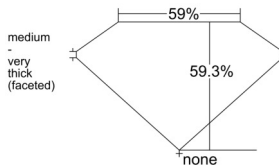

GIA®

FACSIMILE

GIA REPORT 7522650126

Verify this report at GIA.edu

GIA NATURAL DIAMOND DOSSIER®

June 28, 2025
GIA Report Number 7522650126
Shape and Cutting Style ..... Heart Brilliant
Measurements ..... 5.01 x 5.92 x 3.51 mm

GRADING RESULTS

Carat Weight ..... 0.60 carat
Color Grade ..... F
Clarity Grade SI1

ADDITIONAL GRADING INFORMATION

Polish ..... Very Good
Symmetry ..... Very Good
Fluorescence ..... None
Clarity Characteristics ..... Cloud, Crystal
Inscription(s): GIA 7522650126

PROPORTIONS

Profile not to actual proportions

GRADING SCALES

GIA COLOR SCALE		GIA CLARITY SCALE	
COLORLESS	D	VERY VERY SLIGHTLY INCLUDED	FLAWLESS
	E		INTERNALLY FLAWLESS
	F		VVS₁
	G		VVS₂
	H		VS₁
	I		VS₂
	J		SI₁
	K		SI₂
	L		I₁
	M		I₂
NEAR COLORLESS	N	SLIGHTLY INCLUDED	I₃
	O		
	P		
	Q		
FAINT	R		
	S		
	T		
	U		
VERY LIGHT	V		
	W		
	X		
	Y		
LIGHT	Z