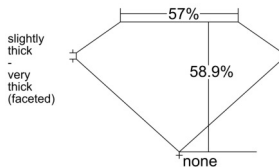

GIA®

FACSIMILE

GIA REPORT 7522655605

Verify this report at GIA.edu

GIA NATURAL DIAMOND DOSSIER®

July 14, 2025
GIA Report Number 7522655605
Shape and Cutting Style ..... Heart Brilliant
Measurements ..... 4.77 x 5.69 x 3.36 mm

GRADING RESULTS

Carat Weight ..... 0.54 carat
Color Grade ..... F
Clarity Grade VVS1

ADDITIONAL GRADING INFORMATION

Polish ..... Excellent
Symmetry ..... Very Good
Fluorescence ..... Strong Blue
Clarity Characteristics ..... Pinpoint
Inscription(s): GIA 7522655605

PROPORTIONS

Profile not to actual proportions

GRADING SCALES

GIA COLOR SCALE		GIA CLARITY SCALE			
COLORLESS	D	VERY VERY SLIGHTLY INCLUDED	FLAWLESS		
	E		INTERNALLY FLAWLESS		
	F	VERY SLIGHTLY INCLUDED	VVS₁		
	G		VVS₂		
	H		VS₁		
	NEAR COLORLESS	I	SLIGHTLY INCLUDED	VS₂	
		J		SI₁	
		FAINT	K	INCLUDED	SI₂
			L		I₁
			M		I₂
VERT LIGHT	N	LIGHT	I₃		
	O				
	P				
	Q				
	R