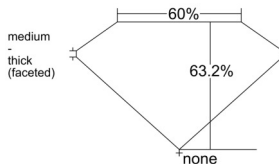

GIA®

FACSIMILE

GIA REPORT 7522663654

Verify this report at GIA.edu

GIA NATURAL DIAMOND DOSSIER®

July 12, 2025
GIA Report Number 7522663654
Shape and Cutting Style ..... Pear Brilliant
Measurements ..... 5.76 x 3.81 x 2.41 mm

GRADING RESULTS

Carat Weight ..... 0.31 carat
Color Grade ..... D
Clarity Grade VVS1

ADDITIONAL GRADING INFORMATION

Polish ..... Excellent
Symmetry ..... Very Good
Fluorescence ..... Faint
Clarity Characteristics..... Pinpoint, Indented Natural, Chip
Inscription(s): GIA 7522663654

PROPORTIONS

Profile not to actual proportions

GRADING SCALES

GIA COLOR SCALE		GIA CLARITY SCALE			
COLORLESS	D	VERY VERY SLIGHTLY INCLUDED	FLAWLESS		
	E		INTERNALLY FLAWLESS		
	F	VERY SLIGHTLY INCLUDED	VVS₁		
	G		VVS₂		
	H		VS₁		
	NEAR COLORLESS	I	SLIGHTLY INCLUDED	VS₂	
		J		SI₁	
		FAINT	K	INCLUDED	SI₂
			L		I₁
			M		I₂
VERT LIGHT	N	LIGHT	I₃		
	O				
	P				
	Q				
	R