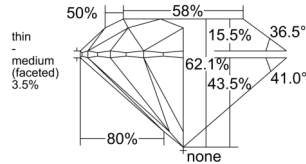

GIA®

FACSIMILE

GIA REPORT 7522742478

Verify this report at GIA.edu

GIA NATURAL DIAMOND DOSSIER®

July 09, 2025
GIA Report Number **7522742478**
Shape and Cutting Style ..... **Round Brilliant**
Measurements ..... **5.31 - 5.35 x 3.31 mm**

GRADING RESULTS

Carat Weight ..... **0.58 carat**
Color Grade ..... **D**
Clarity Grade **VVS2**
Cut Grade ..... **Excellent**

ADDITIONAL GRADING INFORMATION

Polish ..... **Excellent**
Symmetry ..... **Excellent**
Fluorescence ..... **Very Strong Blue**
Clarity Characteristics..... **Feather, Cavity**
Inscription(s): **GIA 7522742478**

PROPORTIONS

GRADING SCALES

GIA COLOR SCALE	GIA CLARITY SCALE	GIA CUT SCALE	
D	FLAWLESS	EXCELLENT	
E	INTERNALLY FLAWLESS		
F		VVS₁	VERY GOOD
G	VVS₂		
H	VS₁	GOOD	
I	VS₂		
J	SI₁	FAIR	
K	SI₂		
L	I₁	POOR	
M	I₂		
N	I₃		
O			
P			
Q			
R			
S			
T			
U			
V			
W			
X			
Y			
Z