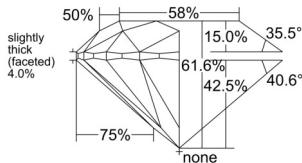

GIA®

FACSIMILE

GIA REPORT 7522763407

Verify this report at GIA.edu

GIA NATURAL DIAMOND DOSSIER®

July 10, 2025
GIA Report Number **7522763407**
Shape and Cutting Style ..... **Round Brilliant**
Measurements ..... **5.10 - 5.13 x 3.15 mm**

GRADING RESULTS

Carat Weight ..... **0.51 carat**
Color Grade ..... **F**
Clarity Grade **VS1**
Cut Grade ..... **Excellent**

ADDITIONAL GRADING INFORMATION

Polish ..... **Excellent**
Symmetry ..... **Excellent**
Fluorescence ..... **Strong Blue**
Clarity Characteristics ..... **Cloud**
Inscription(s): **GIA 7522763407**

PROPORTIONS

Profile to actual proportions

GRADING SCALES

GIA COLOR SCALE

COLORED	D
	E
	F
	G
	H
	I
	J
NEAR COLORLESS	K
	L
Faint	M
	N
	O
	P
	Q
	R
	S
	T
	U
	V
	W
	X
	Y
Light	Z

GIA CLARITY SCALE

FLAWLESS	INTERNAL FLAWLESS	
		FLAWLESS
VERY VERY SLIGHTLY INCLUDED	VVS₁	
	VVS₂	
VERY SLIGHTLY INCLUDED	VS₁	
	VS₂	
SLIGHTLY INCLUDED	SI₁	
	SI₂	
INCLUDED	I₁	
	I₂	
	I₃	

GIA CUT SCALE

EXCELLENT
VERY GOOD
GOOD
FAIR
POOR