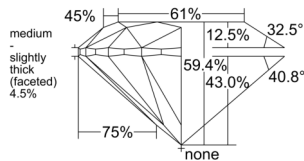

GIA®

FACSIMILE

GIA REPORT

7522769412

Verify this report at GIA.edu

GIA NATURAL DIAMOND DOSSIER®

July 11, 2025
GIA Report Number 7522769412
Shape and Cutting Style ..... Round Brilliant
Measurements ..... 3.77 - 3.79 x 2.25 mm

GRADING RESULTS

Carat Weight ..... 0.20 carat
Color Grade ..... D
Clarity Grade VVS1
Cut Grade ..... Excellent

ADDITIONAL GRADING INFORMATION

Polish ..... Excellent
Symmetry ..... Excellent
Fluorescence ..... None
Clarity Characteristics..... Pinpoint, Cloud, Feather, Indented
Natural

Inscription(s): GIA 7522769412

PROPORTIONS

Profile to actual proportions

GRADING SCALES

GIA COLOR SCALE	GIA CLARITY SCALE	GIA CUT SCALE
COLOURLESS	FLAWLESS	EXCELLENT
D	INTERNALLY FLAWLESS	
E	VVS₁	VERY GOOD
F		
G	VVS₂	
H	VS₁	GOOD
I		
J	VS₂	
K	SI₁	FAIR
L		
M	SI₂	
N	I₁	POOR
O		
P	I₂	
Q	I₃	
R		
S		
T		
U		
V		
W		
X		
Y		
Z