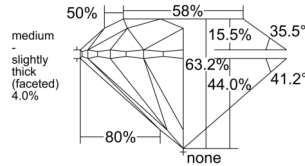

GIA®

FACSIMILE

GIA REPORT 7522897330

Verify this report at GIA.edu

GIA NATURAL DIAMOND DOSSIER®

July 24, 2025
GIA Report Number 7522897330
Shape and Cutting Style ..... Round Brilliant
Measurements ..... 5.58 - 5.65 x 3.55 mm

GRADING RESULTS

Carat Weight ..... 0.70 carat
Color Grade ..... F
Clarity Grade VS1
Cut Grade ..... Excellent

ADDITIONAL GRADING INFORMATION

Polish ..... Excellent
Symmetry ..... Very Good
Fluorescence ..... None
Clarity Characteristics..... Feather, Cloud, Pinpoint, Indented
Natural

Inscription(s): GIA 7522897330

PROPORTIONS

GRADING SCALES

GIA COLOR SCALE	GIA CLARITY SCALE	GIA CUT SCALE	
D	FLAWLESS	EXCELLENT	
E	INTERNALLY FLAWLESS		
F		VVS₁	VERY GOOD
G	VVS₂		
H	VS₁	GOOD	
I	VS₂		
J	SI₁	FAIR	
K	SI₂		
L	I₁	POOR	
M	I₂		
N	I₃		
O			
P			
Q			
R			
S			
T			
U			
V			
W			
X			
Y			
Z