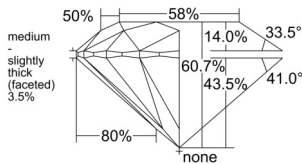

GIA®

FACSIMILE

GIA REPORT 7522926754

Verify this report at GIA.edu

GIA NATURAL DIAMOND DOSSIER®

August 16, 2025
GIA Report Number 7522926754
Shape and Cutting Style ..... Round Brilliant
Measurements ..... 4.75 - 4.79 x 2.89 mm

GRADING RESULTS

Carat Weight ..... 0.40 carat
Color Grade ..... D
Clarity Grade VVS1
Cut Grade ..... Excellent

ADDITIONAL GRADING INFORMATION

Polish ..... Excellent
Symmetry ..... Excellent
Fluorescence ..... None
Clarity Characteristics ..... Pinpoint
Inscription(s): GIA 7522926754

PROPORTIONS

Profile to actual proportions

GRADING SCALES

GIA COLOR SCALE

COLORLESS	D
	E
	F
	G
	H
	I
	J
NEAR COLORLESS	K
	L
Faint	M
	N
	O
	P
Very Light	Q
	R
	S
	T
	U
	V
Light	W
	X
	Y
	Z

GIA CLARITY SCALE

FLAWLESS	INTERNAL FLAWLESS	
		FLAWLESS
VERY VERY SLIGHTLY INCLUDED	VVS₁	
	VVS₂	
VERY SLIGHTLY INCLUDED	VS₁	
	VS₂	
SLIGHTLY INCLUDED	SI₁	
	SI₂	
INCLUDED	I₁	
	I₂	
	I₃	

GIA CUT SCALE

EXCELLENT	
	VERY GOOD
GOOD	
FAIR	
POOR