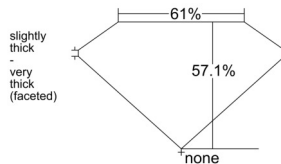

GIA®

FACSIMILE

GIA REPORT 7522937742

Verify this report at GIA.edu

GIA NATURAL DIAMOND DOSSIER®

July 26, 2025
GIA Report Number 7522937742
Shape and Cutting Style ..... Oval Brilliant
Measurements ..... 7.57 x 4.92 x 2.81 mm

GRADING RESULTS

Carat Weight ..... 0.70 carat
Color Grade ..... G
Clarity Grade S11

ADDITIONAL GRADING INFORMATION

Polish ..... Very Good
Symmetry ..... Very Good
Fluorescence ..... None
Clarity Characteristics..... Cloud, Crystal, Feather
Inscription(s): GIA 7522937742

PROPORTIONS

Profile not to actual proportions

GRADING SCALES

GIA COLOR SCALE		GIA CLARITY SCALE			
COLORLESS	D	VERY VERY SLIGHTLY INCLUDED	FLAWLESS		
	E		INTERNALLY FLAWLESS		
	F	VERY SLIGHTLY INCLUDED	VVS₁		
	G		VVS₂		
	H		VS₁		
	NEAR COLORLESS	I	SLIGHTLY INCLUDED	VS₂	
		J		S1₁	
		FAINT	K	INCLUDED	S1₂
			L		I₁
			M		I₂
VERT LIGHT	N	LIGHT	I₃		
	O				
	P				
	Q				
	R				
	S