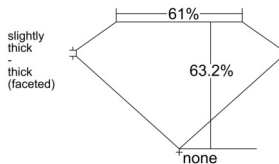

GIA®

FACSIMILE

GIA REPORT 7522966834

Verify this report at GIA.edu

GIA NATURAL DIAMOND DOSSIER®

July 30, 2025
GIA Report Number 7522966834
Shape and Cutting Style ..... Pear Brilliant
Measurements ..... 7.17 x 4.56 x 2.89 mm

GRADING RESULTS

Carat Weight ..... 0.57 carat
Color Grade ..... E
Clarity Grade VVS1

ADDITIONAL GRADING INFORMATION

Polish ..... Excellent
Symmetry ..... Excellent
Fluorescence ..... Medium Blue
Clarity Characteristics... Pinpoint, Cloud, Feather, Manufacturing Remnant

Inscription(s): GIA 7522966834

PROPORTIONS

Profile not to actual proportions

GRADING SCALES

GIA COLOR SCALE		GIA CLARITY SCALE			
COLORLESS	D	VERY VERY SLIGHTLY INCLUDED	FLAWLESS		
	E		INTERNALLY FLAWLESS		
	F		VVS₁		
	NEAR COLORLESS	G	VERY SLIGHTLY INCLUDED	VVS₂	
		H		VS₁	
		FAINT	I	SLIGHTLY INCLUDED	VS₂
			J		SI₁
	K		SI₂		
	VERT LIGHT		L	INCLUDED	I₁
			M		I₂
N			I₃		
O					
P					
Q					
R					
LIGHT	S				
	T				
	U				
	V				
	W				
	X				
Y					
Z