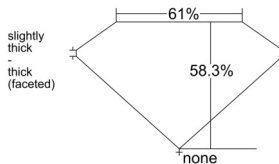

GIA®

FACSIMILE

GIA REPORT 7522978517

Verify this report at GIA.edu

GIA NATURAL DIAMOND DOSSIER®

July 30, 2025
GIA Report Number **7522978517**
Shape and Cutting Style ..... **Marquise Brilliant**
Measurements ..... **8.25 x 4.21 x 2.46 mm**

GRADING RESULTS

Carat Weight ..... **0.50 carat**
Color Grade ..... **F**
Clarity Grade **S11**

ADDITIONAL GRADING INFORMATION

Polish ..... **Very Good**
Symmetry ..... **Very Good**
Fluorescence ..... **None**
Clarity Characteristics..... **Feather, Cloud**
Inscription(s): **GIA 7522978517**

PROPORTIONS

Profile not to actual proportions

GRADING SCALES

GIA COLOR SCALE		GIA CLARITY SCALE			
COLORLESS	D	VERY VERY SLIGHTLY INCLUDED	FLAWLESS		
	E		INTERNALLY FLAWLESS		
	F	VERY SLIGHTLY INCLUDED	VVS₁		
	G		VVS₂		
	H		VS₁		
	NEAR COLORLESS	I	SLIGHTLY INCLUDED	VS₂	
		J		S1₁	
		FAINT	K	INCLUDED	S1₂
			L		I₁
			M		I₂
VERT LIGHT	N	INCLUDED	I₃		
	O				
	P				
	Q				
	R				
	S				
	T				
LIGHT	U				
	V				
	W				
	X				
Y					
Z