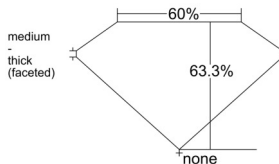

GIA®

FACSIMILE

GIA REPORT 7522986943

Verify this report at GIA.edu

GIA NATURAL DIAMOND DOSSIER®

July 31, 2025
GIA Report Number 7522986943
Shape and Cutting Style ..... Marquise Brilliant
Measurements ..... 6.64 x 3.55 x 2.24 mm

GRADING RESULTS

Carat Weight ..... 0.30 carat
Color Grade ..... E
Clarity Grade VVS1

ADDITIONAL GRADING INFORMATION

Polish ..... Excellent
Symmetry ..... Very Good
Fluorescence ..... Medium Blue
Clarity Characteristics..... Pinpoint, Indented Natural
Inscription(s): GIA 7522986943

PROPORTIONS

Profile not to actual proportions

GRADING SCALES

GIA COLOR SCALE		GIA CLARITY SCALE			
COLORLESS	D	VERY VERY SLIGHTLY INCLUDED	FLAWLESS		
	E		INTERNALLY FLAWLESS		
	F	VERY SLIGHTLY INCLUDED	VVS₁		
	G		VVS₂		
	H		VS₁		
	NEAR COLORLESS	I	SLIGHTLY INCLUDED	VS₂	
		J		SI₁	
		FAINT	K	INCLUDED	SI₂
			L		I₁
			M		I₂
VERT LIGHT	N	LIGHT	I₃		
	O				
	P				
	Q				
	R