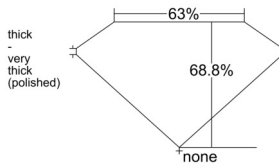

GIA®

FACSIMILE

GIA REPORT 7523182282

Verify this report at GIA.edu

GIA NATURAL DIAMOND DOSSIER®

May 17, 2025
GIA Report Number 7523182282
Shape and Cutting Style ..... Emerald Cut
Measurements ..... 5.76 x 4.18 x 2.88 mm

GRADING RESULTS

Carat Weight ..... 0.70 carat
Color Grade ..... G
Clarity Grade VS1

ADDITIONAL GRADING INFORMATION

Polish ..... Excellent
Symmetry ..... Excellent
Fluorescence ..... None
Clarity Characteristics..... Crystal, Needle, Pinpoint
Inscription(s): GIA 7523182282

PROPORTIONS

Profile not to actual proportions

GRADING SCALES

GIA COLOR SCALE		GIA CLARITY SCALE	
COLORLESS	D	VERY VERY SLIGHTLY INCLUDED	FLAWLESS
	E		INTERNALLY FLAWLESS
	F		VVS₁
	G		VVS₂
	H		VS₁
	I		VS₂
	J		SI₁
	K		SI₂
	L		I₁
	M		I₂
NEAR COLORLESS	N	SLIGHTLY INCLUDED	I₃
	O		
	P		
	Q		
FAINT	R		
	S		
	T		
	U		
VERT LIGHT	V		
	W		
	X		
	Y		
LIGHT	Z