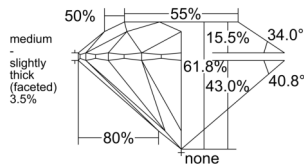

GIA®

FACSIMILE

GIA REPORT

7523258653

Verify this report at GIA.edu

GIA NATURAL DIAMOND DOSSIER®

May 26, 2025
GIA Report Number 7523258653
Shape and Cutting Style ..... Round Brilliant
Measurements ..... 4.98 - 5.00 x 3.08 mm

GRADING RESULTS

Carat Weight ..... 0.47 carat
Color Grade ..... E
Clarity Grade S11
Cut Grade ..... Excellent

ADDITIONAL GRADING INFORMATION

Polish ..... Excellent
Symmetry ..... Excellent
Fluorescence ..... None
Clarity Characteristics ..... Cloud, Feather
Inscription(s): GIA 7523258653

PROPORTIONS

GRADING SCALES

GIA COLOR SCALE

COLORED	D
	E
	F
	G
	H
	I
	J
NEAR COLORLESS	K
	L
FAIN	M
	N
	O
	P
	Q
	R
	S
	T
	U
	V
	W
	X
	Y
LIGHT	Z

GIA CLARITY SCALE

FLAWLESS	INTERNAL FLAWLESS	
		FLAWLESS
VERY VERY SLIGHTLY INCLUDED	VVS₁	
	VVS₂	
VERY SLIGHTLY INCLUDED	VS₁	
	VS₂	
SLIGHTLY INCLUDED	SI₁	
	SI₂	
INCLUDED	I₁	
	I₂	
	I₃	

GIA CUT SCALE

EXCELLENT
VERY GOOD
GOOD
FAIR
POOR