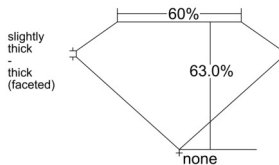

GIA®

FACSIMILE

GIA REPORT 7523269439

Verify this report at GIA.edu

GIA NATURAL DIAMOND DOSSIER®

May 26, 2025
GIA Report Number 7523269439
Shape and Cutting Style ..... Marquise Brilliant
Measurements ..... 7.13 x 3.59 x 2.27 mm

GRADING RESULTS

Carat Weight ..... 0.33 carat
Color Grade ..... E
Clarity Grade VS1

ADDITIONAL GRADING INFORMATION

Polish ..... Excellent
Symmetry ..... Excellent
Fluorescence ..... Strong Blue
Clarity Characteristics ..... Crystal
Inscription(s): GIA 7523269439

PROPORTIONS

Profile not to actual proportions

GRADING SCALES

GIA COLOR SCALE		GIA CLARITY SCALE	
COLORLESS	D	VERY VERY SLIGHTLY INCLUDED	FLAWLESS
	E		INTERNALLY FLAWLESS
	F		VVS₁
	G		VVS₂
	H		VS₁
	I		VS₂
	J		SI₁
	K		SI₂
	L		I₁
	M		I₂
NEAR COLORLESS	N	SLIGHTLY INCLUDED	I₃
	O		
	P		
	Q		
FAINT	R		
	S		
	T		
	U		
VERT LIGHT	V		
	W		
	X		
	Y		
LIGHT	Z