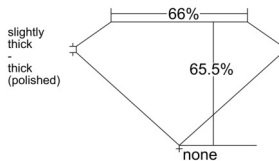

GIA®

FACSIMILE

GIA REPORT 7523271833

Verify this report at GIA.edu

GIA NATURAL DIAMOND DOSSIER®

May 26, 2025
GIA Report Number 7523271833
Shape and Cutting Style ..... Emerald Cut
Measurements ..... 4.49 x 3.30 x 2.16 mm

GRADING RESULTS

Carat Weight ..... 0.31 carat
Color Grade ..... H
Clarity Grade VVS1

ADDITIONAL GRADING INFORMATION

Polish ..... Excellent
Symmetry ..... Very Good
Fluorescence ..... None
Clarity Characteristics ..... Feather
Inscription(s): GIA 7523271833

PROPORTIONS

Profile not to actual proportions

GRADING SCALES

GIA COLOR SCALE		GIA CLARITY SCALE		
COLORLESS	D	NEAR COLORLESS	FLAWLESS	
	E		INTERNALLY FLAWLESS	
	F		VVS₁	
	G			
	H		VVS₂	
	I			
	J		VS₁	
	K			
	L			
	FAINT		M	VS₂
N				
O		SI₁		
P				
Q		SI₂		
R				
LIGHT		S	I₁	
		T		
		U	I₂	
		V		
	W	I₃		
	X			
Y				
Z