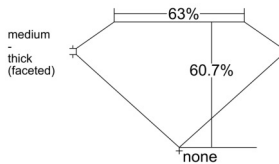

GIA®

FACSIMILE

GIA REPORT 7523278962

Verify this report at GIA.edu

GIA NATURAL DIAMOND DOSSIER®

June 10, 2025
GIA Report Number 7523278962
Shape and Cutting Style ..... Pear Brilliant
Measurements ..... 6.38 x 3.67 x 2.23 mm

GRADING RESULTS

Carat Weight ..... 0.30 carat
Color Grade ..... E
Clarity Grade VS1

ADDITIONAL GRADING INFORMATION

Polish ..... Excellent
Symmetry ..... Very Good
Fluorescence ..... None
Clarity Characteristics..... Crystal, Feather, Cloud, Pinpoint
Inscription(s): GIA 7523278962

PROPORTIONS

Profile not to actual proportions

GRADING SCALES

GIA COLOR SCALE		GIA CLARITY SCALE			
COLORLESS	D	VERY VERY SLIGHTLY INCLUDED	FLAWLESS		
	E		INTERNALLY FLAWLESS		
	F	VERY SLIGHTLY INCLUDED	VVS₁		
	G		VVS₂		
	H		VS₁		
	NEAR COLORLESS	I	SLIGHTLY INCLUDED	VS₂	
		J		SI₁	
		FAINT	K	INCLUDED	SI₂
			L		I₁
			M		I₂
VERT LIGHT	N	NOT GRADED	I₃		
	O				
	P				
	Q				
	R				
LIGHT	S				
	T				
	U				
	V				
	W				
X					
Y					
Z