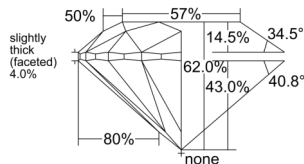

GIA®

FACSIMILE

GIA REPORT

7523294154

Verify this report at GIA.edu

GIA NATURAL DIAMOND DOSSIER®

May 29, 2025
GIA Report Number 7523294154
Shape and Cutting Style ..... Round Brilliant
Measurements ..... 4.60 - 4.63 x 2.86 mm

GRADING RESULTS

Carat Weight ..... 0.38 carat
Color Grade ..... H
Clarity Grade VS2
Cut Grade ..... Excellent

ADDITIONAL GRADING INFORMATION

Polish ..... Excellent
Symmetry ..... Excellent
Fluorescence ..... None
Clarity Characteristics ..... Crystal
Inscription(s): GIA 7523294154

PROPORTIONS

Profile to actual proportions