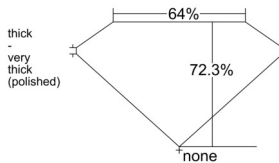

GIA®

FACSIMILE

GIA REPORT 7523420137

Verify this report at GIA.edu

GIA NATURAL DIAMOND DOSSIER®

June 07, 2025
GIA Report Number 7523420137
Shape and Cutting Style ..... Emerald Cut
Measurements ..... 5.51 x 4.22 x 3.05 mm

GRADING RESULTS

Carat Weight ..... 0.71 carat
Color Grade ..... D
Clarity Grade VS2

ADDITIONAL GRADING INFORMATION

Polish ..... Excellent
Symmetry ..... Excellent
Fluorescence ..... Medium Blue
Clarity Characteristics ..... Cloud, Crystal
Inscription(s): GIA 7523420137

PROPORTIONS

Profile not to actual proportions

GRADING SCALES

GIA COLOR SCALE		GIA CLARITY SCALE			
COLORLESS	D	VERY VERY SLIGHTLY INCLUDED	FLAWLESS		
	E		INTERNALLY FLAWLESS		
	F	VERY SLIGHTLY INCLUDED	VVS₁		
	G		VVS₂		
	H		VS₁		
	NEAR COLORLESS	I	VERY SLIGHTLY INCLUDED	VS₂	
		J		SI₁	
		FAINT	K	SLIGHTLY INCLUDED	SI₂
			L		I₁
			M		I₂
VERT LIGHT	N	INCLUDED	I₃		
	O				
	P				
	Q				
	R				
LIGHT	S				
	T				
	U				
	V				
	W				
	X				
Y					
Z