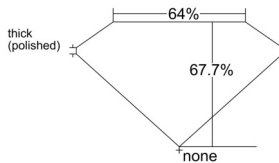

GIA®

FACSIMILE

GIA REPORT 7523690717

Verify this report at GIA.edu

GIA NATURAL DIAMOND DOSSIER®

July 03, 2025
GIA Report Number 7523690717
Shape and Cutting Style ..... Square Emerald Cut
Measurements ..... 4.65 x 4.58 x 3.10 mm

GRADING RESULTS

Carat Weight ..... 0.60 carat
Color Grade ..... G
Clarity Grade VS1

ADDITIONAL GRADING INFORMATION

Polish ..... Excellent
Symmetry ..... Excellent
Fluorescence ..... None
Clarity Characteristics ..... Cloud
Inscription(s): GIA 7523690717

PROPORTIONS

Profile not to actual proportions

GRADING SCALES

GIA COLOR SCALE		GIA CLARITY SCALE			
COLORLESS	D	VERY VERY SLIGHTLY INCLUDED	FLAWLESS		
	E		INTERNALLY FLAWLESS		
	F	VERY SLIGHTLY INCLUDED	VVS₁		
	G		VVS₂		
	H		VS₁		
	NEAR COLORLESS	I	SLIGHTLY INCLUDED	VS₂	
		J		SI₁	
		FAINT	K	INCLUDED	SI₂
			L		I₁
			M		I₂
VERT LIGHT	N	LIGHT	I₃		
	O				
	P				
	Q				
	R