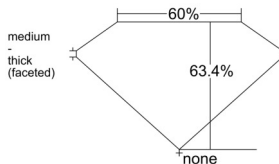

GIA®

FACSIMILE

GIA REPORT 7523710962

Verify this report at GIA.edu

GIA NATURAL DIAMOND DOSSIER®

July 05, 2025
GIA Report Number 7523710962
Shape and Cutting Style ..... Pear Brilliant
Measurements ..... 5.74 x 3.79 x 2.40 mm

GRADING RESULTS

Carat Weight ..... 0.31 carat
Color Grade ..... G
Clarity Grade VVS2

ADDITIONAL GRADING INFORMATION

Polish ..... Excellent
Symmetry ..... Very Good
Fluorescence ..... None
Clarity Characteristics ..... Cloud, Pinpoint
Inscription(s): GIA 7523710962

PROPORTIONS

Profile not to actual proportions

GRADING SCALES

GIA COLOR SCALE		GIA CLARITY SCALE	
COLORLESS	D	VERY VERY SLIGHTLY INCLUDED	FLAWLESS
	E		INTERNALLY FLAWLESS
	F		VVS₁
	G		VVS₂
	H		VS₁
	I		VS₂
	J		SI₁
	K		SI₂
	L		I₁
	M		I₂
NEAR COLORLESS	N	SLIGHTLY INCLUDED	I₃
	O		
	P		
	Q		
FAINT	R		
	S		
	T		
	U		
VERT LIGHT	V		
	W		
	X		
	Y		
LIGHT	Z