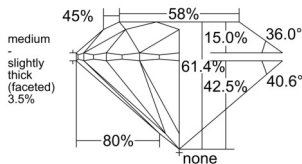

GIA®

FACSIMILE

GIA REPORT 7523722181

Verify this report at GIA.edu

GIA NATURAL DIAMOND DOSSIER®

July 07, 2025
GIA Report Number 7523722181
Shape and Cutting Style ..... Round Brilliant
Measurements ..... 4.75 - 4.77 x 2.92 mm

GRADING RESULTS

Carat Weight ..... 0.41 carat
Color Grade ..... G
Clarity Grade VVS2
Cut Grade ..... Excellent

ADDITIONAL GRADING INFORMATION

Polish ..... Excellent
Symmetry ..... Excellent
Fluorescence ..... None
Clarity Characteristics ..... Cloud, Pinpoint
Inscription(s): GIA 7523722181

PROPORTIONS

GRADING SCALES

GIA COLOR SCALE

COLORLESS	D
	E
	F
	G
	H
	I
NEAR COLORLESS	J
	K
	L
FAIN	M
	N
	O
	P
VERY LIGHT	Q
	R
	S
	T
	U
	V
	W
	X
	Y
LIGHT	Z

GIA CLARITY SCALE

FLAWLESS	INTERNAL FLAWLESS	
		FLAWLESS
VERY VERY SLIGHTLY INCLUDED	VVS₁	
	VVS₂	
VERY SLIGHTLY INCLUDED	VS₁	
	VS₂	
SLIGHTLY INCLUDED	SI₁	
	SI₂	
INCLUDED	I₁	
	I₂	
	I₃	

GIA CUT SCALE

EXCELLENT
VERY GOOD
GOOD
FAIR
POOR