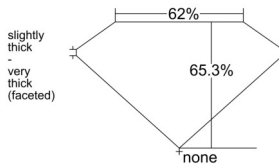

GIA®

FACSIMILE

GIA REPORT 7523728119

Verify this report at GIA.edu

GIA NATURAL DIAMOND DOSSIER®

July 08, 2025
GIA Report Number 7523728119
Shape and Cutting Style ..... Pear Brilliant
Measurements ..... 7.84 x 4.74 x 3.09 mm

GRADING RESULTS

Carat Weight ..... 0.70 carat
Color Grade ..... D
Clarity Grade VS1

ADDITIONAL GRADING INFORMATION

Polish ..... Excellent
Symmetry ..... Excellent
Fluorescence ..... None
Clarity Characteristics..... Crystal, Cloud, Needle, Pinpoint
Inscription(s): GIA 7523728119

PROPORTIONS

Profile not to actual proportions

GRADING SCALES

GIA COLOR SCALE		GIA CLARITY SCALE			
COLORLESS	D	VERY VERY SLIGHTLY INCLUDED	FLAWLESS		
	E		INTERNALLY FLAWLESS		
	F	VERY SLIGHTLY INCLUDED	VVS₁		
	G		VVS₂		
	H		VS₁		
	NEAR COLORLESS	I	SLIGHTLY INCLUDED	VS₂	
		J		SI₁	
		FAINT	K	INCLUDED	SI₂
			L		I₁
			M		I₂
VERT LIGHT	N	LIGHT	I₃		
	O				
	P				
	Q				
	R