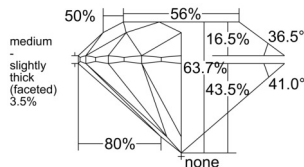

GIA®

FACSIMILE

GIA REPORT 7523805547

Verify this report at GIA.edu

GIA NATURAL DIAMOND DOSSIER®

July 15, 2025
GIA Report Number 7523805547
Shape and Cutting Style ..... Round Brilliant
Measurements ..... 5.30 - 5.34 x 3.39 mm

GRADING RESULTS

Carat Weight ..... 0.60 carat
Color Grade ..... D
Clarity Grade VS2
Cut Grade ..... Excellent

ADDITIONAL GRADING INFORMATION

Polish ..... Excellent
Symmetry ..... Very Good
Fluorescence ..... None
Clarity Characteristics..... Crystal, Cloud, Feather
Inscription(s): GIA 7523805547

PROPORTIONS

Profile to actual proportions