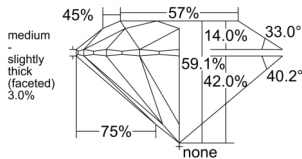

GIA®

FACSIMILE

GIA NATURAL DIAMOND DOSSIER®

August 06, 2025
GIA Report Number 7523863856
Shape and Cutting Style ..... Round Brilliant
Measurements ..... 5.15 - 5.20 x 3.06 mm

GRADING RESULTS

Carat Weight ..... 0.50 carat
Color Grade ..... D
Clarity Grade VS1
Cut Grade ..... Very Good

ADDITIONAL GRADING INFORMATION

Polish ..... Excellent
Symmetry ..... Very Good
Fluorescence ..... Strong Blue
Clarity Characteristics..... Crystal, Pinpoint
Inscription(s): GIA 7523863856

GIA REPORT 7523863856

Verify this report at GIA.edu

PROPORTIONS

Profile to actual proportions