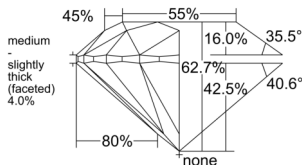

GIA®

FACSIMILE

GIA REPORT 7523882621

Verify this report at GIA.edu

GIA NATURAL DIAMOND DOSSIER®

July 22, 2025
GIA Report Number 7523882621
Shape and Cutting Style ..... Round Brilliant
Measurements ..... 4.68 - 4.70 x 2.94 mm

GRADING RESULTS

Carat Weight ..... 0.40 carat
Color Grade I
Clarity Grade ..... Internally Flawless
Cut Grade ..... Excellent

ADDITIONAL GRADING INFORMATION

Polish ..... Excellent
Symmetry ..... Excellent
Fluorescence ..... None
Clarity Characteristics..... Minor Details of Polish
Inscription(s): GIA 7523882621

PROPORTIONS

GRADING SCALES

GIA COLOR SCALE

COLORLESS	D
	E
	F
	G
	H
	I
NEAR COLORLESS	J
	K
	L
FAIN	M
	N
	O
	P
VERY LIGHT	Q
	R
	S
	T
	U
	V
	W
	X
	Y
LIGHT	Z

GIA CLARITY SCALE

FLAWLESS	INTERNAL FLAWLESS	
		FLAWLESS
VERY VERY SLIGHTLY INCLUDED	VVS₁	
	VVS₂	
VERY SLIGHTLY INCLUDED	VS₁	
	VS₂	
SLIGHTLY INCLUDED	SI₁	
	SI₂	
INCLUDED	I₁	
	I₂	
	I₃	

GIA CUT SCALE

EXCELLENT
VERY GOOD
GOOD
FAIR
POOR