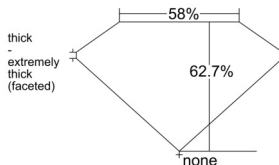

GIA®

FACSIMILE

GIA REPORT 7523936024

Verify this report at GIA.edu

GIA NATURAL DIAMOND DOSSIER®

July 29, 2025
GIA Report Number 7523936024
Shape and Cutting Style ..... Oval Brilliant
Measurements ..... 7.40 x 5.28 x 3.31 mm

GRADING RESULTS

Carat Weight ..... 0.83 carat
Color Grade ..... D
Clarity Grade VVS1

ADDITIONAL GRADING INFORMATION

Polish ..... Excellent
Symmetry ..... Very Good
Fluorescence ..... None
Clarity Characteristics..... Pinpoint, Cloud, Feather
Inscription(s): GIA 7523936024

PROPORTIONS

Profile not to actual proportions

GRADING SCALES

GIA COLOR SCALE		GIA CLARITY SCALE			
COLORLESS	D	VERY VERY SLIGHTLY INCLUDED	FLAWLESS		
	E		INTERNALLY FLAWLESS		
	F	VERY SLIGHTLY INCLUDED	VVS₁		
	G		VVS₂		
	H		VS₁		
	NEAR COLORLESS	I	SLIGHTLY INCLUDED	VS₂	
		J		SI₁	
		FAINT	K	INCLUDED	SI₂
			L		I₁
			M		I₂
VERT LIGHT	N	LIGHT	I₃		
	O				
	P				
	Q				
	R