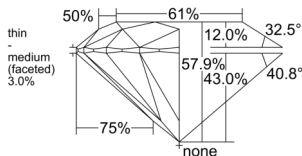

GIA®

FACSIMILE

GIA NATURAL DIAMOND DOSSIER®

May 08, 2025
GIA Report Number 7526064759
Shape and Cutting Style ..... Round Brilliant
Measurements ..... 4.96 - 4.99 x 2.88 mm

GRADING RESULTS

Carat Weight ..... 0.43 carat
Color Grade ..... E
Clarity Grade S11
Cut Grade ..... Excellent

ADDITIONAL GRADING INFORMATION

Polish ..... Excellent
Symmetry ..... Excellent
Fluorescence ..... None
Clarity Characteristics ..... Cloud, Crystal
Inscription(s): GIA 7526064759

GIA REPORT 7526064759

Verify this report at GIA.edu

PROPORTIONS

Profile to actual proportions