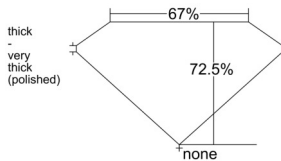

GIA®

FACSIMILE

GIA REPORT 7526082132

Verify this report at GIA.edu

GIA NATURAL DIAMOND DOSSIER®

May 07, 2025
GIA Report Number 7526082132
Shape and Cutting Style ..... Emerald Cut
Measurements ..... 5.17 x 3.97 x 2.88 mm

GRADING RESULTS

Carat Weight ..... 0.60 carat
Color Grade I
Clarity Grade VS2

ADDITIONAL GRADING INFORMATION

Polish ..... Excellent
Symmetry ..... Excellent
Fluorescence ..... None
Clarity Characteristics ..... Cloud, Crystal
Inscription(s): GIA 7526082132

PROPORTIONS

Profile not to actual proportions

GRADING SCALES

GIA COLOR SCALE		GIA CLARITY SCALE			
COLORLESS	D	VERY VERY SLIGHTLY INCLUDED	FLAWLESS		
	E		INTERNALLY FLAWLESS		
	F	VERY SLIGHTLY INCLUDED	VVS₁		
	G		VVS₂		
	H		VS₁		
	NEAR COLORLESS	I	SLIGHTLY INCLUDED	VS₂	
		J		SI₁	
		FAINT	K	INCLUDED	SI₂
			L		I₁
			M		I₂
VERT LIGHT	N	LIGHT	I₃		
	O				
	P				
	Q				
	R				
	S				
	T