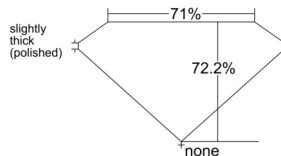

GIA®

FACSIMILE

GIA REPORT 7526145166

Verify this report at GIA.edu

GIA NATURAL DIAMOND DOSSIER®

May 14, 2025
GIA Report Number 7526145166
Shape and Cutting Style ..... Square Modified Brilliant
Measurements ..... 4.41 x 4.41 x 3.18 mm

GRADING RESULTS

Carat Weight ..... 0.54 carat
Color Grade I
Clarity Grade VVS1

ADDITIONAL GRADING INFORMATION

Polish ..... Excellent
Symmetry ..... Very Good
Fluorescence ..... None
Clarity Characteristics... Pinpoint, Feather, Cavity, Manufacturing Remnant

Inscription(s): GIA 7526145166

PROPORTIONS

Profile not to actual proportions

GRADING SCALES

GIA COLOR SCALE		GIA CLARITY SCALE			
COLORLESS	D	VERY VERY SLIGHTLY INCLUDED	FLAWLESS		
	E		INTERNALLY FLAWLESS		
	F	VERY SLIGHTLY INCLUDED	VVS₁		
	G		VVS₂		
	H		VS₁		
	NEAR COLORLESS	I	SLIGHTLY INCLUDED	VS₂	
		J		SI₁	
		FAINT	K	INCLUDED	SI₂
			L		I₁
			M		I₂
VERT LIGHT	N	INCLUDED	I₃		
	O				
	P				
	Q				
	R				
LIGHT	S				
	T				
	U				
	V				
	W				
	X				
Y					
Z