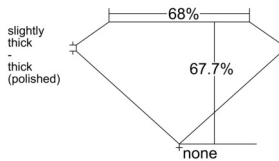

GIA®

FACSIMILE

GIA REPORT 7526147196

Verify this report at GIA.edu

GIA NATURAL DIAMOND DOSSIER®

May 14, 2025
GIA Report Number 7526147196
Shape and Cutting Style ..... Emerald Cut
Measurements ..... 5.21 x 3.76 x 2.55 mm

GRADING RESULTS

Carat Weight ..... 0.50 carat
Color Grade ..... E
Clarity Grade VVS2

ADDITIONAL GRADING INFORMATION

Polish ..... Excellent
Symmetry ..... Very Good
Fluorescence ..... Medium Blue
Clarity Characteristics..... Crystal, Pinpoint, Feather, Needle
Inscription(s): GIA 7526147196

PROPORTIONS

Profile not to actual proportions

GRADING SCALES

GIA COLOR SCALE		GIA CLARITY SCALE			
COLORLESS	D	VERY VERY SLIGHTLY INCLUDED	FLAWLESS		
	E		INTERNALLY FLAWLESS		
	F	VERY SLIGHTLY INCLUDED	VVS₁		
	G		VVS₂		
	H		VS₁		
	NEAR COLORLESS	I	SLIGHTLY INCLUDED	VS₂	
		J		SI₁	
		FAINT	K	INCLUDED	SI₂
			L		I₁
			M		I₂
VERT LIGHT	N	LIGHT	I₃		
	O				
	P				
	Q				
	R