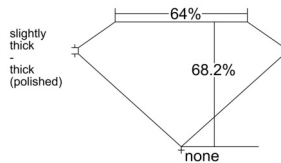

GIA®

FACSIMILE

GIA REPORT

7526148611

Verify this report at GIA.edu

GIA NATURAL DIAMOND DOSSIER®

May 14, 2025
GIA Report Number 7526148611
Shape and Cutting Style ..... Square Emerald Cut
Measurements ..... 4.73 x 4.64 x 3.17 mm

GRADING RESULTS

Carat Weight ..... 0.64 carat
Color Grade ..... G
Clarity Grade VS2

ADDITIONAL GRADING INFORMATION

Polish ..... Excellent
Symmetry ..... Excellent
Fluorescence ..... None
Clarity Characteristics ..... Crystal
Inscription(s): GIA 7526148611

PROPORTIONS

Profile not to actual proportions

GRADING SCALES

GIA COLOR SCALE		GIA CLARITY SCALE	
COLORLESS	D	VERY VERY SLIGHTLY INCLUDED	FLAWLESS
	E		INTERNALLY FLAWLESS
	F		VVS₁
	G		VVS₂
	H		VS₁
	I		VS₂
	J		SI₁
	K		SI₂
	L		I₁
	M		I₂
NEAR COLORLESS	N	SLIGHTLY INCLUDED	I₃
	O		
	P		
	Q		
FAINT	R		
	S		
	T		
	U		
VERT LIGHT	V		
	W		
	X		
	Y		
LIGHT	Z