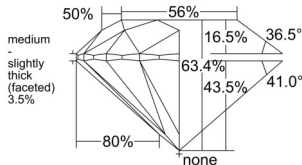

GIA®

FACSIMILE

GIA REPORT 7526182931

Verify this report at GIA.edu

GIA NATURAL DIAMOND DOSSIER®

May 17, 2025
GIA Report Number 7526182931
Shape and Cutting Style ..... Round Brilliant
Measurements ..... 5.33 - 5.37 x 3.39 mm

GRADING RESULTS

Carat Weight ..... 0.60 carat
Color Grade ..... G
Clarity Grade VS2
Cut Grade ..... Excellent

ADDITIONAL GRADING INFORMATION

Polish ..... Excellent
Symmetry ..... Excellent
Fluorescence ..... None
Clarity Characteristics..... Crystal, Cloud, Feather
Inscription(s): GIA 7526182931

PROPORTIONS

Profile to actual proportions

GRADING SCALES

GIA COLOR SCALE

COLORLESS	D
	E
	F
	G
	H
	I
	J
NEAR COLORLESS	K
	L
FAIN	M
	N
	O
	P
VERY LIGHT	Q
	R
	S
	T
	U
	V
LIGHT	W
	X
	Y
	Z

GIA CLARITY SCALE

VERY VERY SLIGHTLY INCLUDED	FLAWLESS
	INTERNALLY FLAWLESS
VERY SLIGHTLY INCLUDED	VVS₁
	VVS₂
SLIGHTLY INCLUDED	VS₁
	VS₂
INCLUDED	SI₁
	SI₂
	I₁
	I₂
	I₃

GIA CUT SCALE

EXCELLENT
VERY GOOD
GOOD
FAIR
POOR