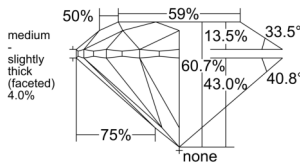

GIA®

FACSIMILE

GIA REPORT

7526196141

Verify this report at GIA.edu

GIA NATURAL DIAMOND DOSSIER®

June 24, 2025
GIA Report Number 7526196141
Shape and Cutting Style ..... Round Brilliant
Measurements ..... 4.35 - 4.38 x 2.65 mm

GRADING RESULTS

Carat Weight ..... 0.31 carat
Color Grade ..... D
Clarity Grade VVS1
Cut Grade ..... Excellent

ADDITIONAL GRADING INFORMATION

Polish ..... Excellent
Symmetry ..... Excellent
Fluorescence ..... None
Clarity Characteristics ..... Pinpoint
Inscription(s): GIA 7526196141

PROPORTIONS

Profile to actual proportions