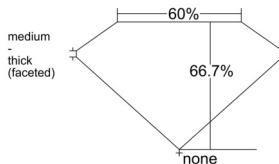

GIA®

FACSIMILE

GIA REPORT

7526204531

Verify this report at GIA.edu

GIA NATURAL DIAMOND DOSSIER®

May 19, 2025

GIA Report Number 7526204531

Shape and Cutting Style ..... Cushion Modified Brilliant

Measurements ..... 4.70 x 4.53 x 3.02 mm

GRADING RESULTS

Carat Weight ..... 0.55 carat

Color Grade ..... H

Clarity Grade VS1

ADDITIONAL GRADING INFORMATION

Polish ..... Excellent

Symmetry ..... Excellent

Fluorescence ..... None

Clarity Characteristics..... Crystal, Feather, Pinpoint, Cloud

Inscription(s): GIA 7526204531

PROPORTIONS

Profile not to actual proportions

GRADING SCALES

GIA COLOR SCALE		GIA CLARITY SCALE			
COLORLESS	D	VERY VERY SLIGHTLY INCLUDED	FLAWLESS		
	E		INTERNALLY FLAWLESS		
	F	VERY SLIGHTLY INCLUDED	VVS₁		
	G		VVS₂		
	H		VS₁		
	NEAR COLORLESS	I	SLIGHTLY INCLUDED	VS₂	
		J		SI₁	
		FAINT	K	INCLUDED	SI₂
			L		I₁
			M		I₂
VERT LIGHT	N	LIGHT	I₃		
	O				
	P				
	Q				
	R				
	S				
	T