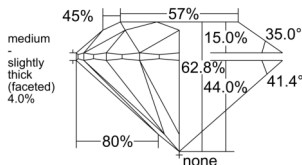

GIA®

FACSIMILE

GIA REPORT 7526235933

Verify this report at GIA.edu

GIA NATURAL DIAMOND DOSSIER®

May 22, 2025
GIA Report Number 7526235933
Shape and Cutting Style ..... Round Brilliant
Measurements ..... 5.40 - 5.43 x 3.40 mm

GRADING RESULTS

Carat Weight ..... 0.61 carat
Color Grade ..... D
Clarity Grade VVS1
Cut Grade ..... Excellent

ADDITIONAL GRADING INFORMATION

Polish ..... Excellent
Symmetry ..... Excellent
Fluorescence ..... None
Clarity Characteristics..... Pinpoint, Manufacturing Remnant, Feather

Inscription(s): GIA 7526235933

PROPORTIONS

Profile to actual proportions