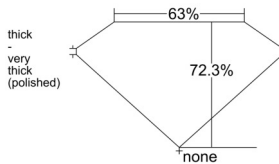

GIA®

FACSIMILE

GIA REPORT 7526241534

Verify this report at GIA.edu

GIA NATURAL DIAMOND DOSSIER®

May 23, 2025
GIA Report Number 7526241534
Shape and Cutting Style ..... Emerald Cut
Measurements ..... 5.16 x 3.97 x 2.87 mm

GRADING RESULTS

Carat Weight ..... 0.61 carat
Color Grade ..... H
Clarity Grade VS2

ADDITIONAL GRADING INFORMATION

Polish ..... Excellent
Symmetry ..... Excellent
Fluorescence ..... None
Clarity Characteristics ..... Cloud, Crystal
Inscription(s): GIA 7526241534

PROPORTIONS

Profile not to actual proportions

GRADING SCALES

GIA COLOR SCALE		GIA CLARITY SCALE			
COLORLESS	D	VERY VERY SLIGHTLY INCLUDED	FLAWLESS		
	E		INTERNALLY FLAWLESS		
	F	VERY SLIGHTLY INCLUDED	VVS₁		
	G		VVS₂		
	H		VS₁		
	NEAR COLORLESS	I	SLIGHTLY INCLUDED	VS₂	
		J		SI₁	
		FAINT	K	INCLUDED	SI₂
			L		I₁
			M		I₂
VERT LIGHT	N	LIGHT	I₃		
	O				
	P				
	Q				
	R				
	S				
	T