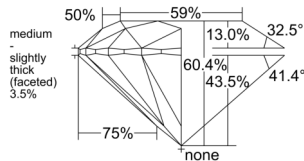

GIA®

FACSIMILE

GIA REPORT

7526269368

Verify this report at GIA.edu

GIA NATURAL DIAMOND DOSSIER®

May 26, 2025
GIA Report Number 7526269368
Shape and Cutting Style ..... Round Brilliant
Measurements ..... 4.47 - 4.48 x 2.70 mm

GRADING RESULTS

Carat Weight ..... 0.33 carat
Color Grade ..... F
Clarity Grade VVS1
Cut Grade ..... Excellent

ADDITIONAL GRADING INFORMATION

Polish ..... Excellent
Symmetry ..... Excellent
Fluorescence ..... None
Clarity Characteristics ..... Pinpoint, Feather
Inscription(s): GIA 7526269368

PROPORTIONS

Profile to actual proportions

GRADING SCALES

GIA COLOR SCALE

COLORLESS	D
	E
	F
	G
	H
	I
	J
NEAR COLORLESS	K
	L
Faint	M
	N
	O
	P
	R
	S
	T
	U
	V
	W
	X
	Y
Light	Z

GIA CLARITY SCALE

FLAWLESS	VERY VERY SLIGHTLY INCLUDED	VS₁	VS₂	SL₁	SL₂	I₁	I₂	I₃			
									VERY SLIGHTLY INCLUDED	SLIGHTLY INCLUDED	INCLUDED

GIA CUT SCALE

EXCELLENT
VERY GOOD
GOOD
FAIR
POOR