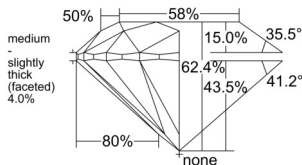

GIA®

FACSIMILE

GIA REPORT 7526290321

Verify this report at GIA.edu

GIA NATURAL DIAMOND DOSSIER®

June 05, 2025
GIA Report Number 7526290321
Shape and Cutting Style ..... Round Brilliant
Measurements ..... 4.48 - 4.51 x 2.80 mm

GRADING RESULTS

Carat Weight ..... 0.35 carat
Color Grade ..... F
Clarity Grade VVS1
Cut Grade ..... Excellent

ADDITIONAL GRADING INFORMATION

Polish ..... Excellent
Symmetry ..... Excellent
Fluorescence ..... Faint
Clarity Characteristics ..... Pinpoint, Feather
Inscription(s): GIA 7526290321

PROPORTIONS

GRADING SCALES

GIA COLOR SCALE

COLORLESS	D
	E
	F
	G
	H
NEAR COLORLESS	I
	J
	K
	L
FAIN	M
	N
	O
	P
VERY LIGHT	Q
	R
	S
	T
	U
	V
	W
	X
	Y
LIGHT	Z

GIA CLARITY SCALE

FLAWLESS	INTERNAL FLAWLESS	
		FLAWLESS
VERY VERY SLIGHTLY INCLUDED	VVS₁	
	VVS₂	
VERY SLIGHTLY INCLUDED	VS₁	
	VS₂	
SLIGHTLY INCLUDED	SI₁	
	SI₂	
INCLUDED	I₁	
	I₂	
	I₃	

GIA CUT SCALE

EXCELLENT
VERY GOOD
GOOD
FAIR
POOR