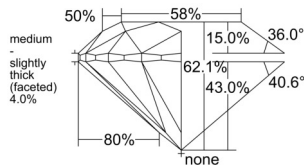

GIA®

FACSIMILE

GIA REPORT

7526303121

Verify this report at GIA.edu

GIA NATURAL DIAMOND DOSSIER®

May 28, 2025
GIA Report Number 7526303121
Shape and Cutting Style ..... Round Brilliant
Measurements ..... 5.03 - 5.08 x 3.14 mm

GRADING RESULTS

Carat Weight ..... 0.50 carat
Color Grade ..... G
Clarity Grade VVS1
Cut Grade ..... Excellent

ADDITIONAL GRADING INFORMATION

Polish ..... Excellent
Symmetry ..... Excellent
Fluorescence ..... Strong Blue
Clarity Characteristics ..... Pinpoint, Cavity
Inscription(s): GIA 7526303121

PROPORTIONS

Profile to actual proportions

GRADING SCALES

GIA COLOR SCALE

COLORED	D
	E
	F
	G
	H
	I
	J
NEAR COLORLESS	K
	L
Faint	M
	N
	O
	P
Very Light	Q
	R
	S
	T
	U
	V
Light	W
	X
	Y
	Z

GIA CLARITY SCALE

FLAWLESS	INTERNAL FLAWLESS	
		FLAWLESS
VERY VERY SLIGHTLY INCLUDED	VVS₁	
	VVS₂	
VERY SLIGHTLY INCLUDED	VS₁	
	VS₂	
SLIGHTLY INCLUDED	SI₁	
	SI₂	
INCLUDED	I₁	
	I₂	
	I₃	

GIA CUT SCALE

EXCELLENT
VERY GOOD
GOOD
FAIR
POOR