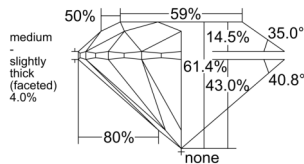

GIA®

FACSIMILE

GIA REPORT

7526323011

Verify this report at GIA.edu

GIA NATURAL DIAMOND DOSSIER®

May 30, 2025
GIA Report Number 7526323011
Shape and Cutting Style ..... Round Brilliant
Measurements ..... 4.42 - 4.45 x 2.72 mm

GRADING RESULTS

Carat Weight ..... 0.33 carat
Color Grade ..... E
Clarity Grade VS2
Cut Grade ..... Excellent

ADDITIONAL GRADING INFORMATION

Polish ..... Excellent
Symmetry ..... Excellent
Fluorescence ..... None
Clarity Characteristics..... Feather, Cloud, Crystal
Inscription(s): GIA 7526323011

PROPORTIONS

Profile to actual proportions

GRADING SCALES

GIA COLOR SCALE

COLORED	D
	E
	F
	G
	H
	I
	J
NEAR COLORLESS	K
	L
	M
	N
	O
	P
	Q
	R
	S
	T
	U
	V
	W
	X
	Y
LIGHT	Z

GIA CLARITY SCALE

FLAWLESS	VERY VERY SLIGHTLY INCLUDED	VS₁	VS₂	SI₁	SI₂	I₁	I₂	I₃	
									FLAWLESS
INTERNALLY FLAWLESS	VERY SLIGHTLY INCLUDED								

GIA CUT SCALE

EXCELLENT
VERY GOOD
GOOD
FAIR
POOR