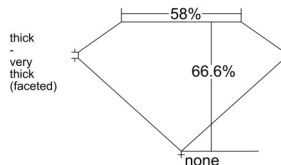

GIA®

FACSIMILE

GIA REPORT

7526328407

Verify this report at GIA.edu

GIA NATURAL DIAMOND DOSSIER®

May 30, 2025
GIA Report Number 7526328407
Shape and Cutting Style ..... Pear Brilliant
Measurements ..... 6.51 x 4.34 x 2.89 mm

GRADING RESULTS

Carat Weight ..... 0.51 carat
Color Grade ..... D
Clarity Grade VS1

ADDITIONAL GRADING INFORMATION

Polish ..... Excellent
Symmetry ..... Very Good
Fluorescence ..... None
Clarity Characteristics ..... Feather, Pinpoint
Inscription(s): GIA 7526328407

PROPORTIONS

Profile not to actual proportions

GRADING SCALES

GIA COLOR SCALE		GIA CLARITY SCALE			
COLORLESS	D	VERY VERY SLIGHTLY INCLUDED	FLAWLESS		
	E		INTERNALLY FLAWLESS		
	F	VERY SLIGHTLY INCLUDED	VS₁		
	G		VS₂		
	H		VS₁		
	NEAR COLORLESS	I	SLIGHTLY INCLUDED	VS₂	
		J		SI₁	
		FAINT	K	INCLUDED	SI₂
			L		I₁
			M		I₂
VERT LIGHT	N	INCLUDED	I₃		
	O				
	P				
	Q				
	R				
	S				
	T				
LIGHT	U				
	V				
	W				
	X				
Y					
Z