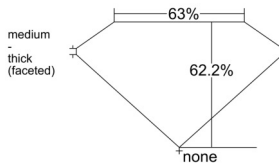

GIA®

FACSIMILE

GIA REPORT

7526340887

Verify this report at GIA.edu

GIA NATURAL DIAMOND DOSSIER®

May 30, 2025
GIA Report Number **7526340887**
Shape and Cutting Style ..... **Pear Brilliant**
Measurements ..... **6.39 x 4.20 x 2.61 mm**

GRADING RESULTS

Carat Weight ..... **0.41 carat**
Color Grade ..... **G**
Clarity Grade **VS1**

ADDITIONAL GRADING INFORMATION

Polish ..... **Excellent**
Symmetry ..... **Very Good**
Fluorescence ..... **None**
Clarity Characteristics..... **Feather, Cloud**
Inscription(s): GIA 7526340887

PROPORTIONS

Profile not to actual proportions

GRADING SCALES

GIA COLOR SCALE		GIA CLARITY SCALE			
COLORLESS	D	VERY VERY SLIGHTLY INCLUDED	FLAWLESS		
	E		INTERNALLY FLAWLESS		
	F	VERY SLIGHTLY INCLUDED	VVS₁		
	G		VVS₂		
	H		VS₁		
	NEAR COLORLESS	I	SLIGHTLY INCLUDED	VS₂	
		J		SI₁	
		FAINT	K	INCLUDED	SI₂
			L		I₁
	M		I₂		
VERT LIGHT	N		INCLUDED	I₃	
	O				
	P				
	Q				
	R				
	S				
LIGHT	T				
	U				
	V				
	W				
	X				
	Y				
Z