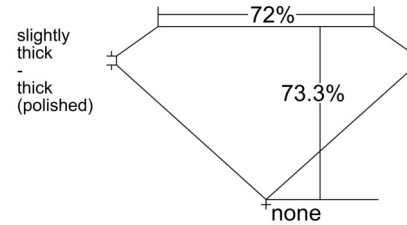

GIA NATURAL DIAMOND GRADING REPORT

June 04, 2025

GIA Report Number 7526378141

Shape and Cutting Style Square Modified Brilliant

Measurements 6.28 x 6.10 x 4.47 mm

GRADING RESULTS

Carat Weight 1.51 carat

Color Grade K

Profile not to actual proportions

CLARITY CHARACTERISTICS

KEY TO SYMBOLS*

- Cloud
- Pinpoint

* Red symbols denote internal characteristics (inclusions). Green or black symbols denote external characteristics (blemishes). Diagram is an approximate representation of the diamond, and symbols shown indicate type, position, and approximate size of clarity characteristics. All clarity characteristics may not be shown. Details of finish are not shown.