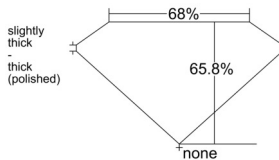

GIA®

FACSIMILE

GIA REPORT 7526408454

Verify this report at GIA.edu

GIA NATURAL DIAMOND DOSSIER®

June 09, 2025
GIA Report Number 7526408454
Shape and Cutting Style ..... Emerald Cut
Measurements ..... 4.43 x 3.30 x 2.17 mm

GRADING RESULTS

Carat Weight ..... 0.30 carat
Color Grade ..... E
Clarity Grade VVS2

ADDITIONAL GRADING INFORMATION

Polish ..... Excellent
Symmetry ..... Very Good
Fluorescence ..... None
Clarity Characteristics..... Cloud, Pinpoint, Internal Graining
Inscription(s): GIA 7526408454

PROPORTIONS

Profile not to actual proportions

GRADING SCALES

GIA COLOR SCALE		GIA CLARITY SCALE			
COLORLESS	D	VERY VERY SLIGHTLY INCLUDED	FLAWLESS		
	E		INTERNALLY FLAWLESS		
	F	VERY SLIGHTLY INCLUDED	VVS₁		
	G		VVS₂		
	H		VS₁		
	NEAR COLORLESS	I	SLIGHTLY INCLUDED	VS₂	
		J		SI₁	
		FAINT	K	INCLUDED	SI₂
			L		I₁
			M		I₂
VERT LIGHT	N	LIGHT	I₃		
	O				
	P				
	Q				
	R