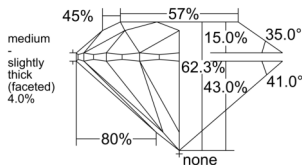

GIA®

FACSIMILE

GIA REPORT 7526424041

Verify this report at GIA.edu

GIA NATURAL DIAMOND DOSSIER®

June 10, 2025
GIA Report Number 7526424041
Shape and Cutting Style ..... Round Brilliant
Measurements ..... 5.83 - 5.85 x 3.64 mm

GRADING RESULTS

Carat Weight ..... 0.76 carat
Color Grade ..... F
Clarity Grade VVS2
Cut Grade ..... Excellent

ADDITIONAL GRADING INFORMATION

Polish ..... Excellent
Symmetry ..... Excellent
Fluorescence ..... Strong Blue
Clarity Characteristics ..... Pinpoint
Inscription(s): GIA 7526424041

PROPORTIONS

GRADING SCALES

GIA COLOR SCALE	GIA CLARITY SCALE	GIA CUT SCALE	
D	FLAWLESS	EXCELLENT	
E	INTERNALLY FLAWLESS		
F		VVS₁	VERY GOOD
G	VVS₂		
H	VS₁	GOOD	
I	VS₂		
J	SI₁	FAIR	
K	SI₂		
L	I₁	POOR	
M	I₂		
N	I₃		
O			
P			
Q			
R			
S			
T			
U			
V			
W			
X			
Y			
Z