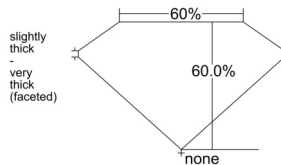

GIA®

FACSIMILE

GIA REPORT 7526425299

Verify this report at GIA.edu

GIA NATURAL DIAMOND DOSSIER®

June 09, 2025
GIA Report Number 7526425299
Shape and Cutting Style ..... Heart Brilliant
Measurements ..... 4.92 x 5.47 x 3.28 mm

GRADING RESULTS

Carat Weight ..... 0.50 carat
Color Grade ..... G
Clarity Grade VS1

ADDITIONAL GRADING INFORMATION

Polish ..... Excellent
Symmetry ..... Excellent
Fluorescence ..... None
Clarity Characteristics..... Crystal, Needle, Pinpoint, Indented
Natural

Inscription(s): GIA 7526425299

PROPORTIONS

Profile not to actual proportions

GRADING SCALES

GIA COLOR SCALE		GIA CLARITY SCALE	
COLORLESS	D	VERY SLIGHTLY INCLUDED	FLAWLESS
	E		INTERNALLY FLAWLESS
	F		VS₁
	G		VS₂
	H		VS₁
	I		VS₂
	J		SI₁
	K		SI₂
	L		I₁
	M		I₂
NEAR COLORLESS	N	INCLUDED	I₃
	O		
	P		
	Q		
FAINT	R		
	S		
	T		
	U		
VERY LIGHT	V		
	W		
	X		
	Y		
LIGHT	Z